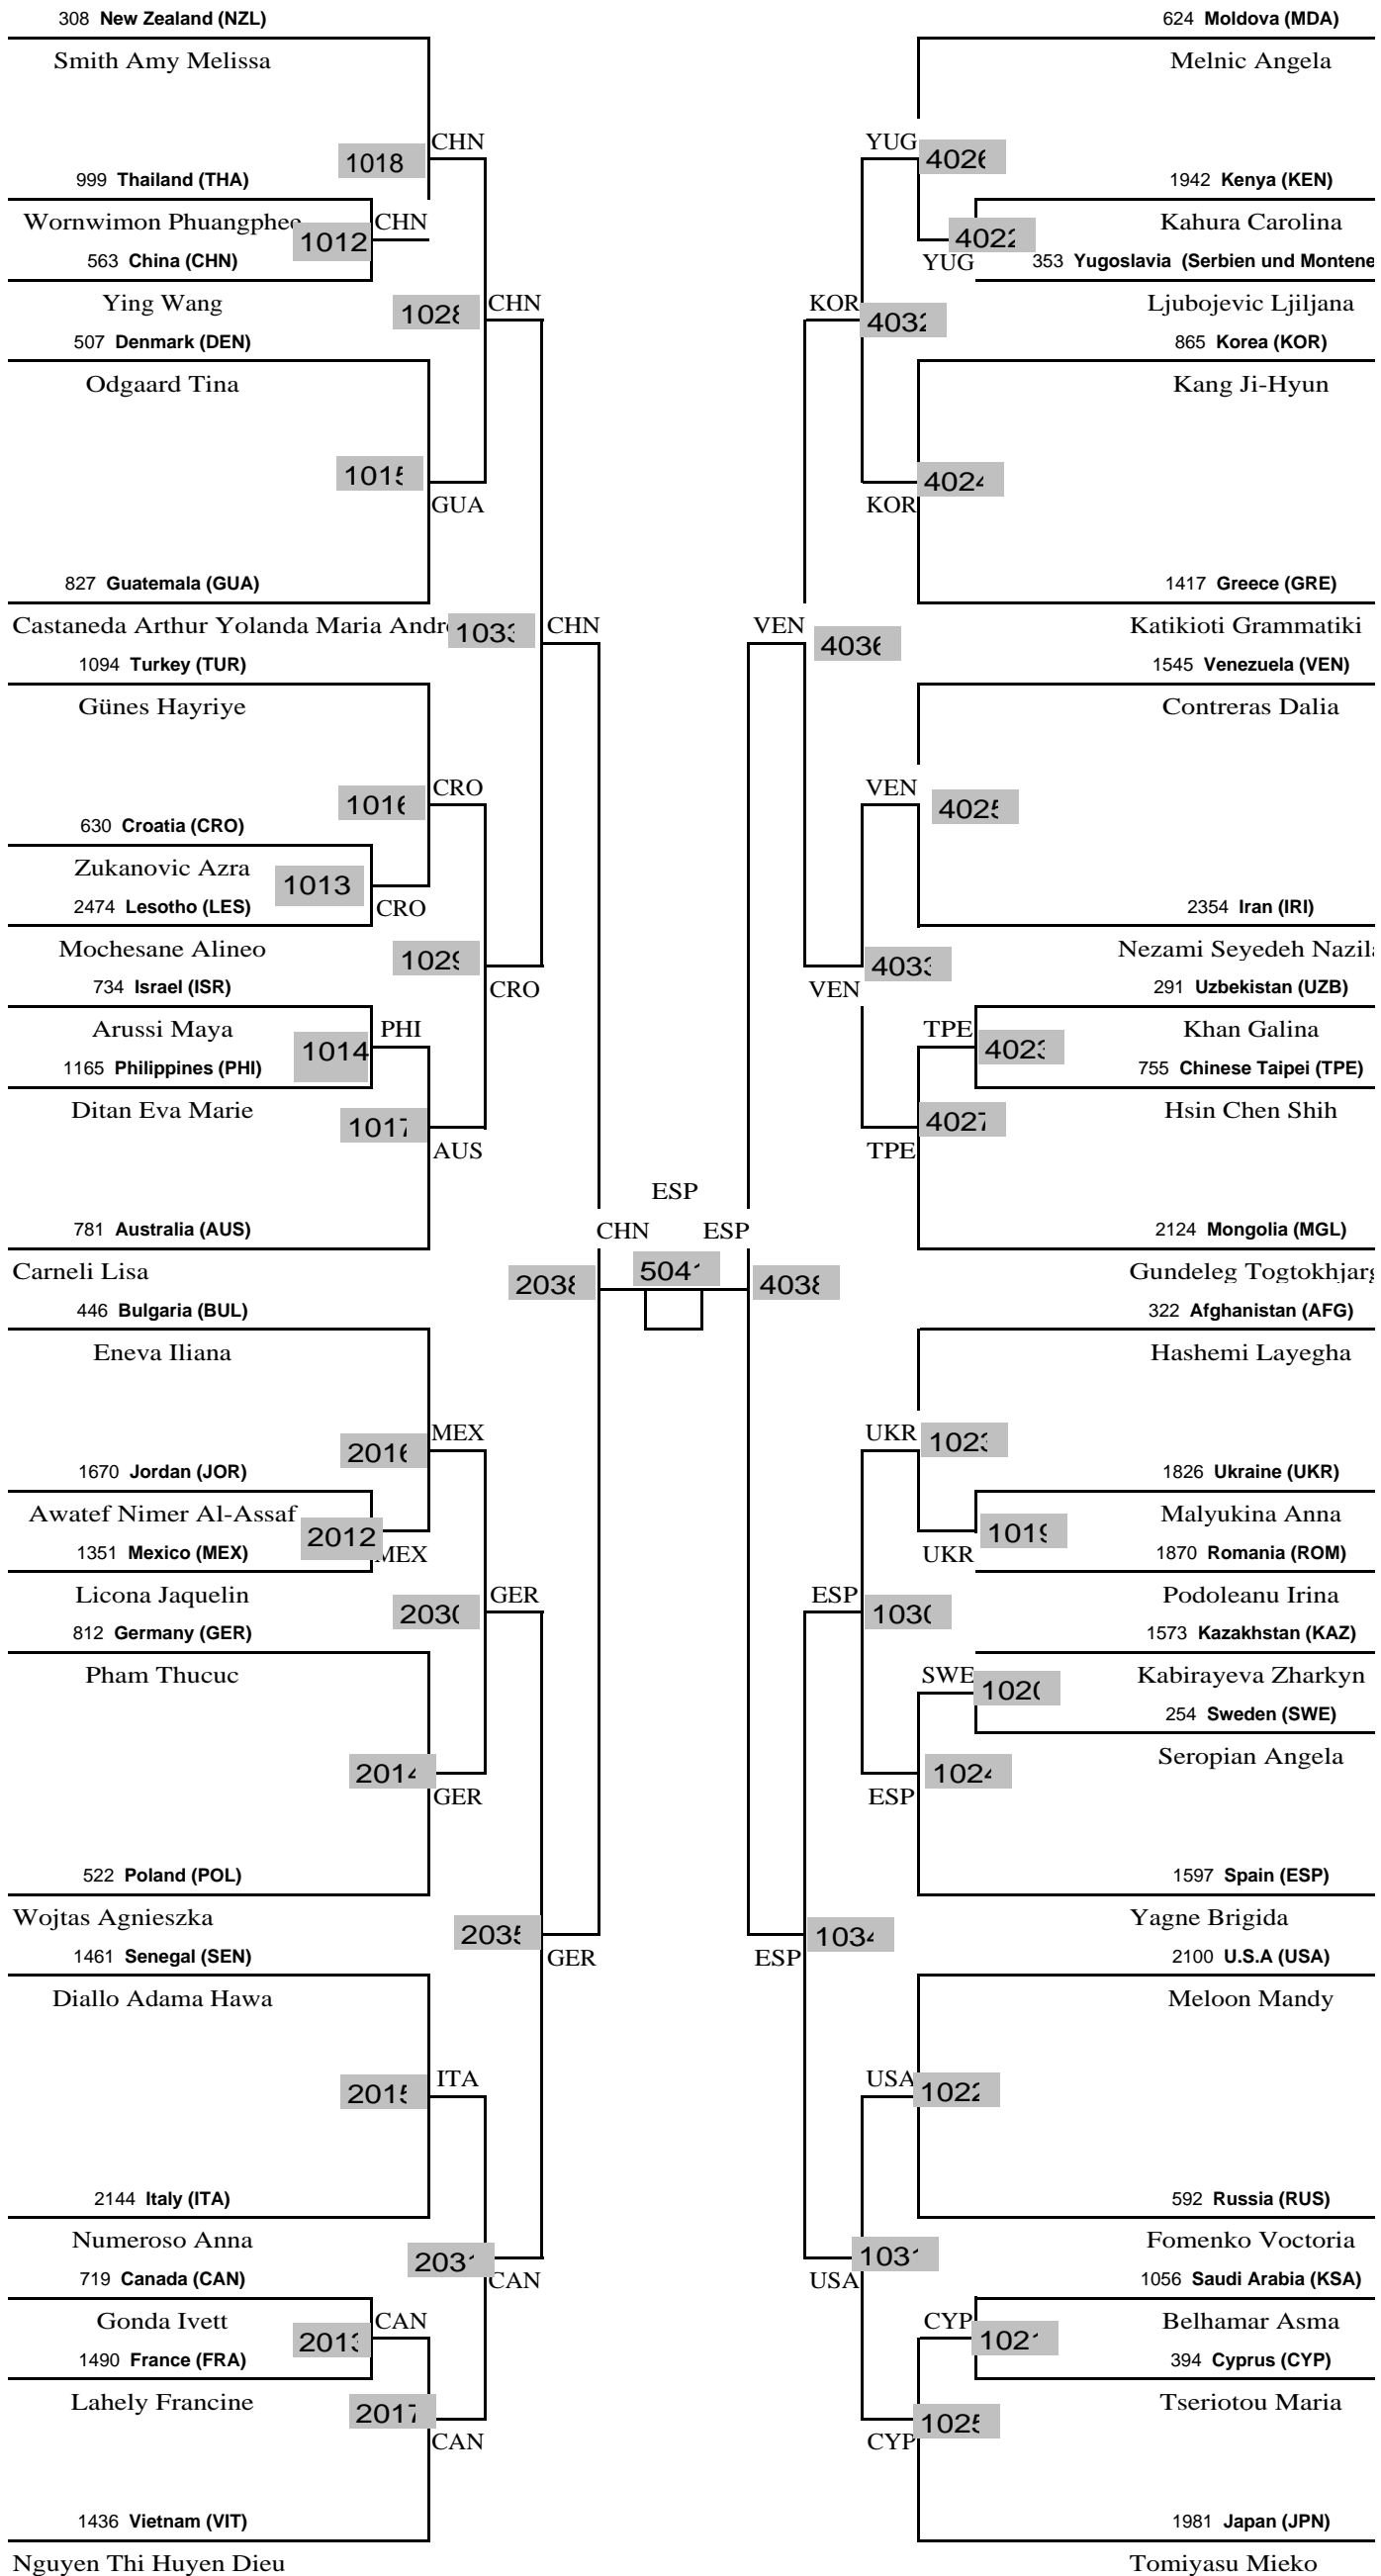

Fin -47 FEMALE

This document was created with Win2PDF available at <http://www.daneprairie.com>.  
The unregistered version of Win2PDF is for evaluation or non-commercial use only.