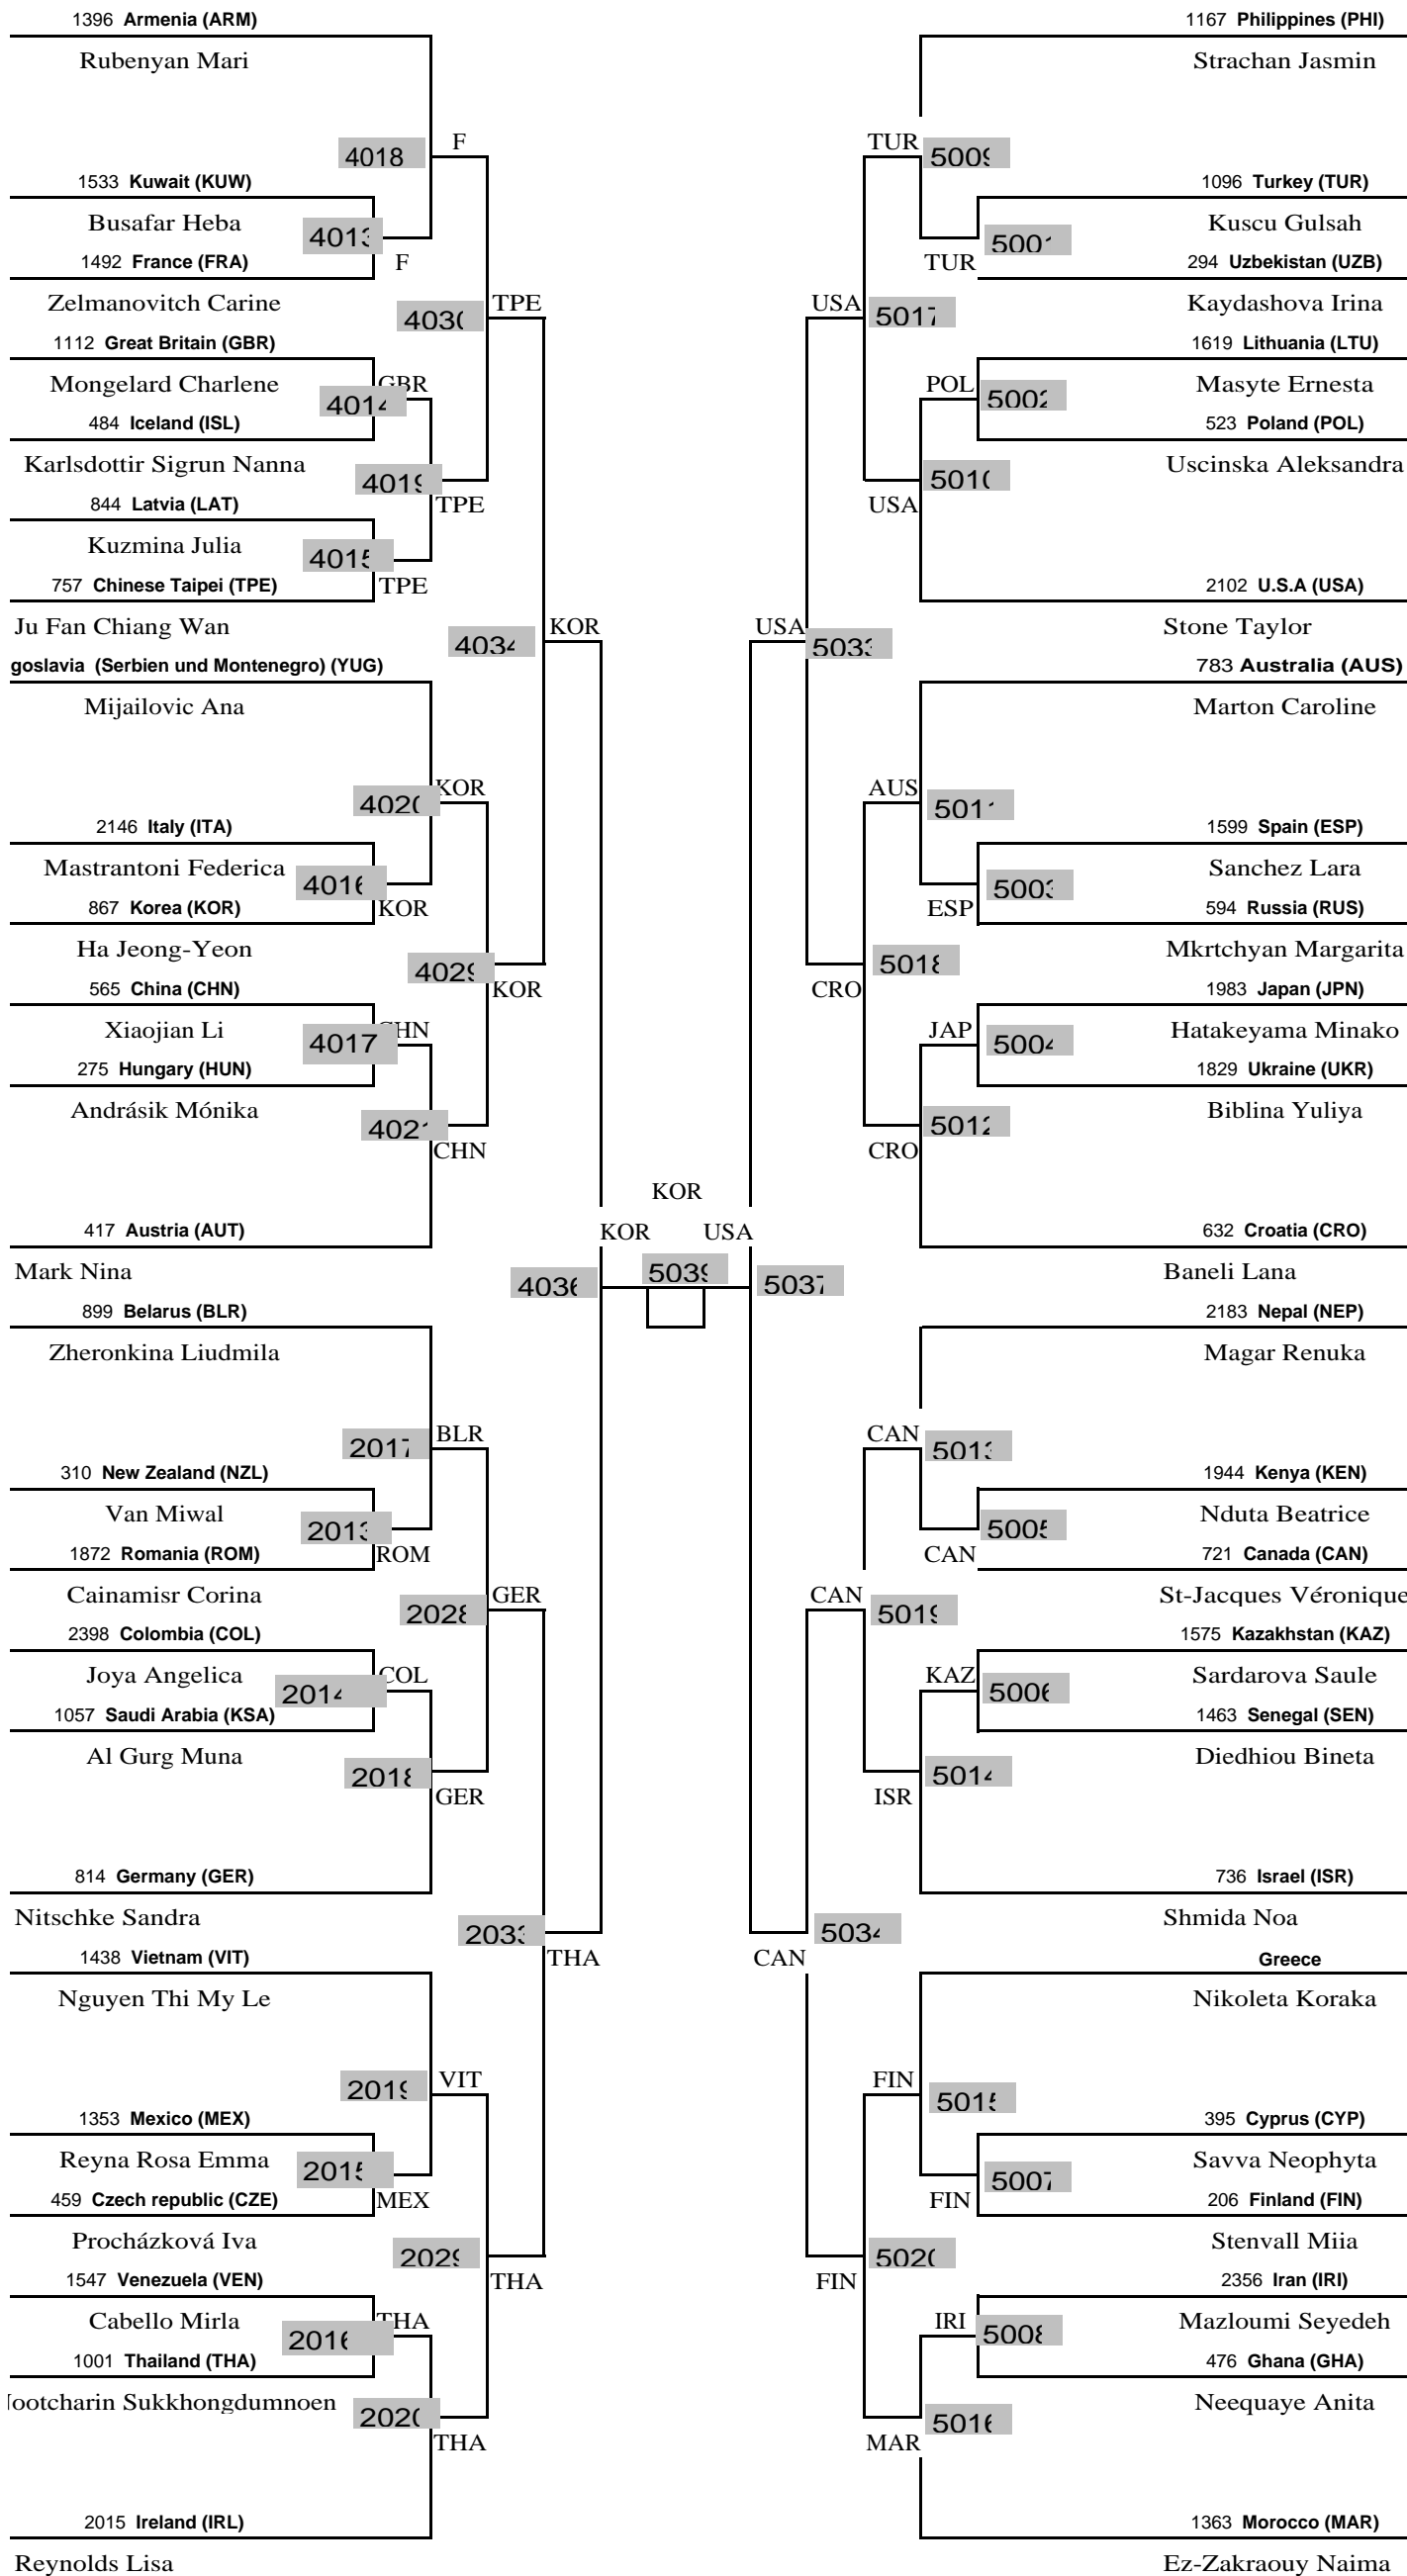

Bantam -55 FEMALE

This document was created with Win2PDF available at <http://www.daneprairie.com>.
The unregistered version of Win2PDF is for evaluation or non-commercial use only.