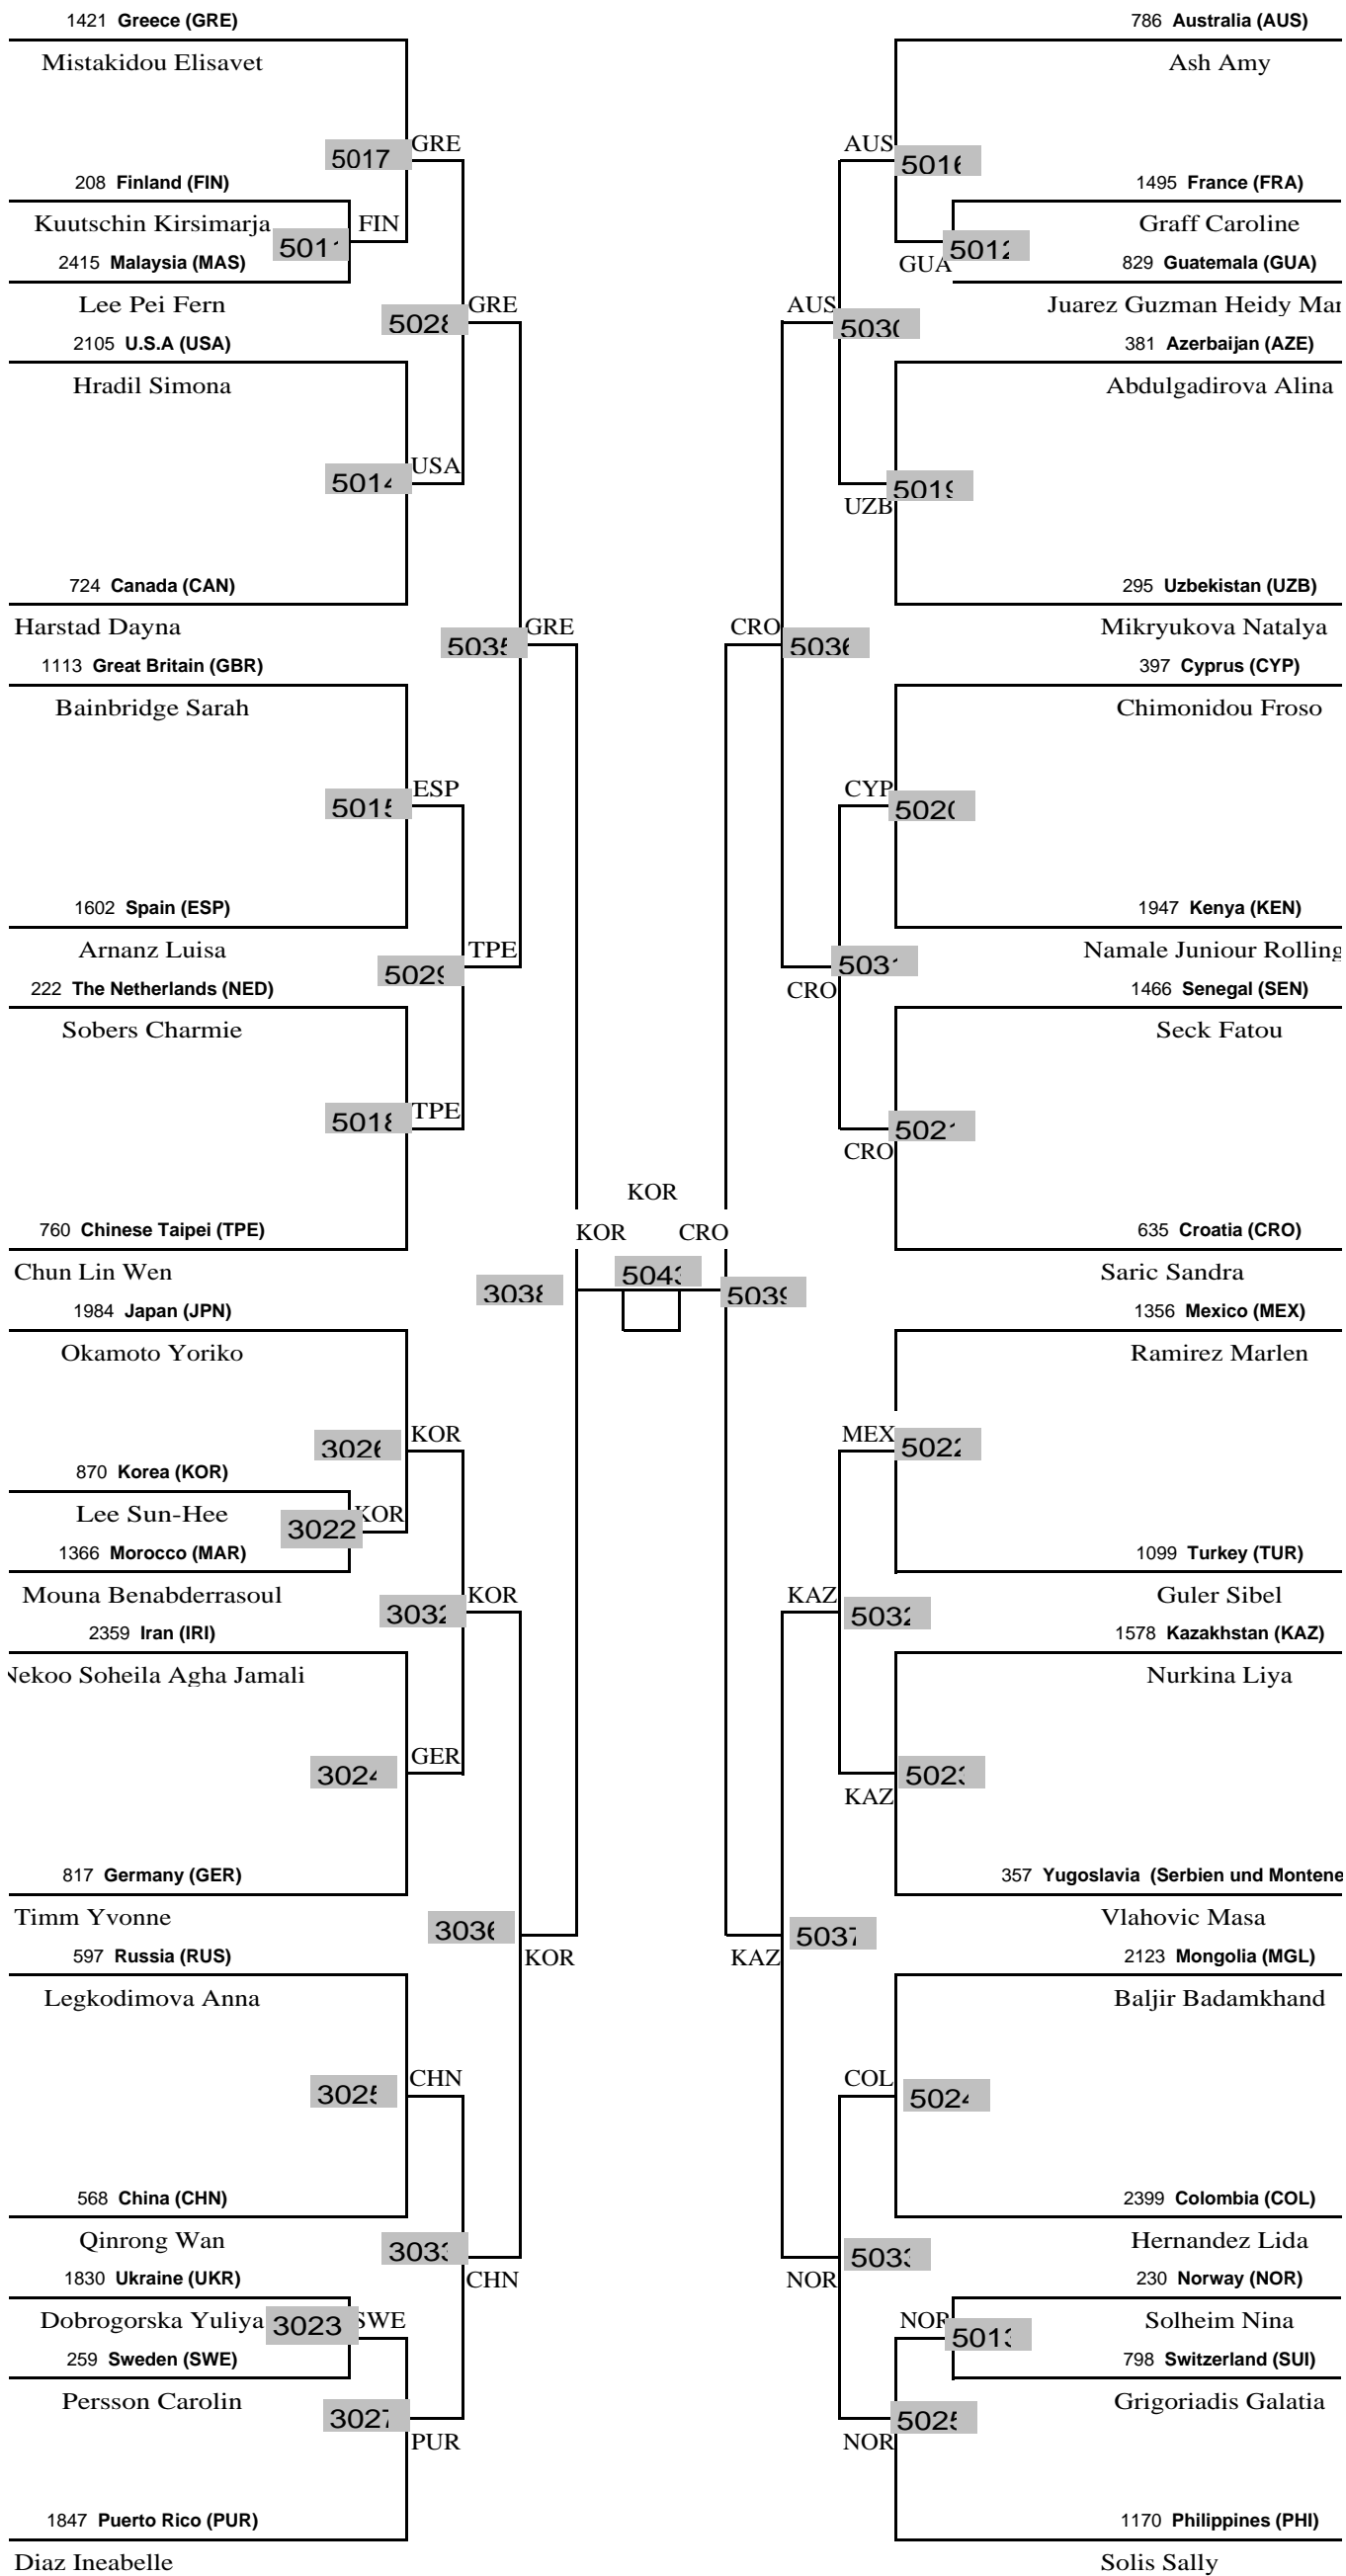

Welter -67 FEMALE

This document was created with Win2PDF available at <http://www.daneprairie.com>.
The unregistered version of Win2PDF is for evaluation or non-commercial use only.