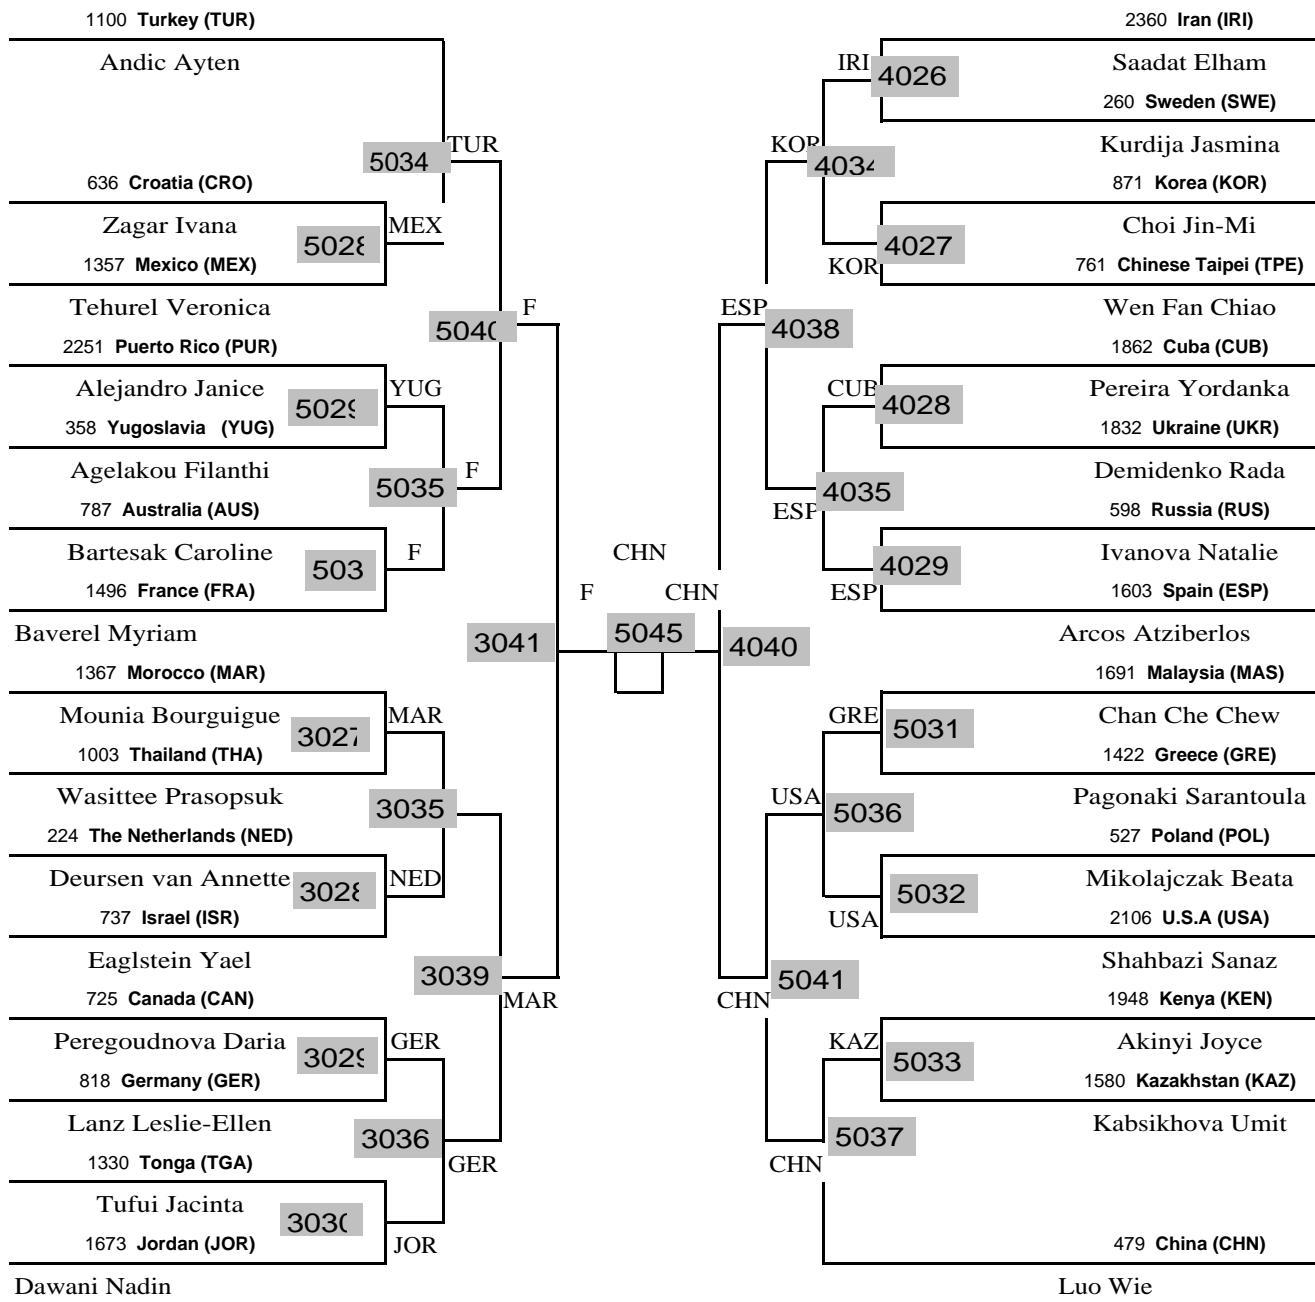

Middle -72 FEMALE

This document was created with Win2PDF available at <http://www.daneprairie.com>.
The unregistered version of Win2PDF is for evaluation or non-commercial use only.